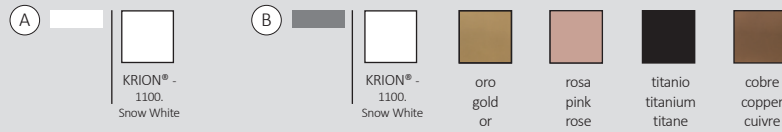

3-WAY Technical Information

3-WAY

Acabados · Finishes · Finitions